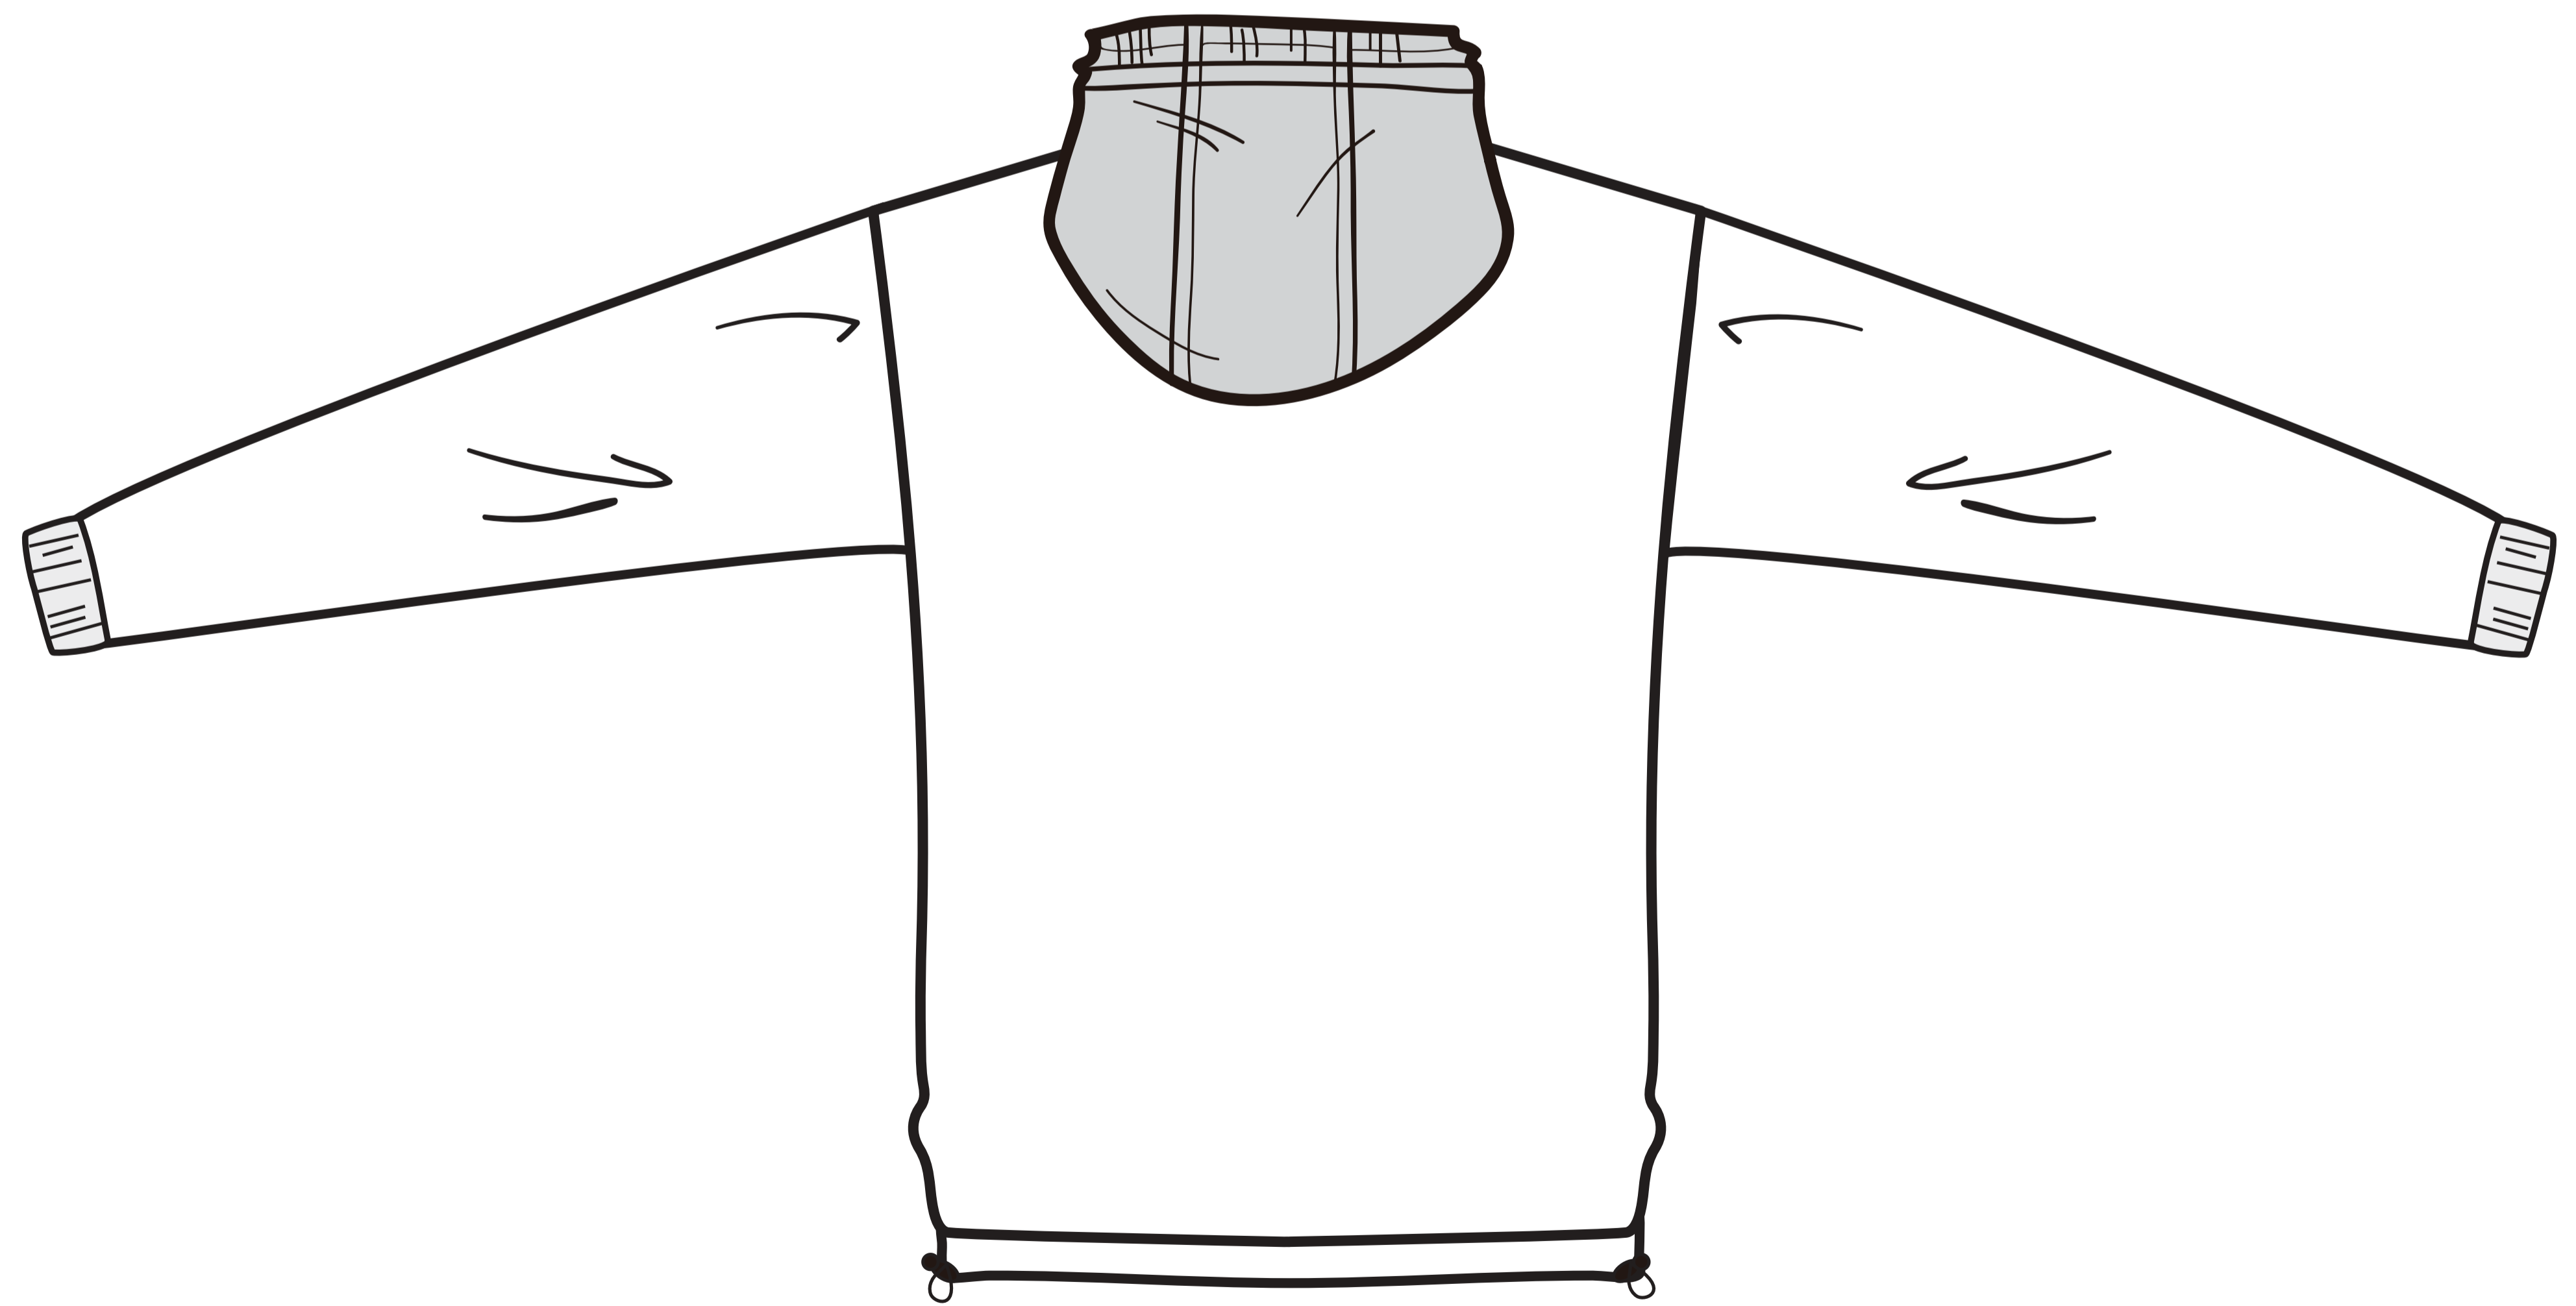

Type: Custom Windbreaker

Fabric:

Pockets: N/A

**SPORTIN'**

2D Preview

Front

Back