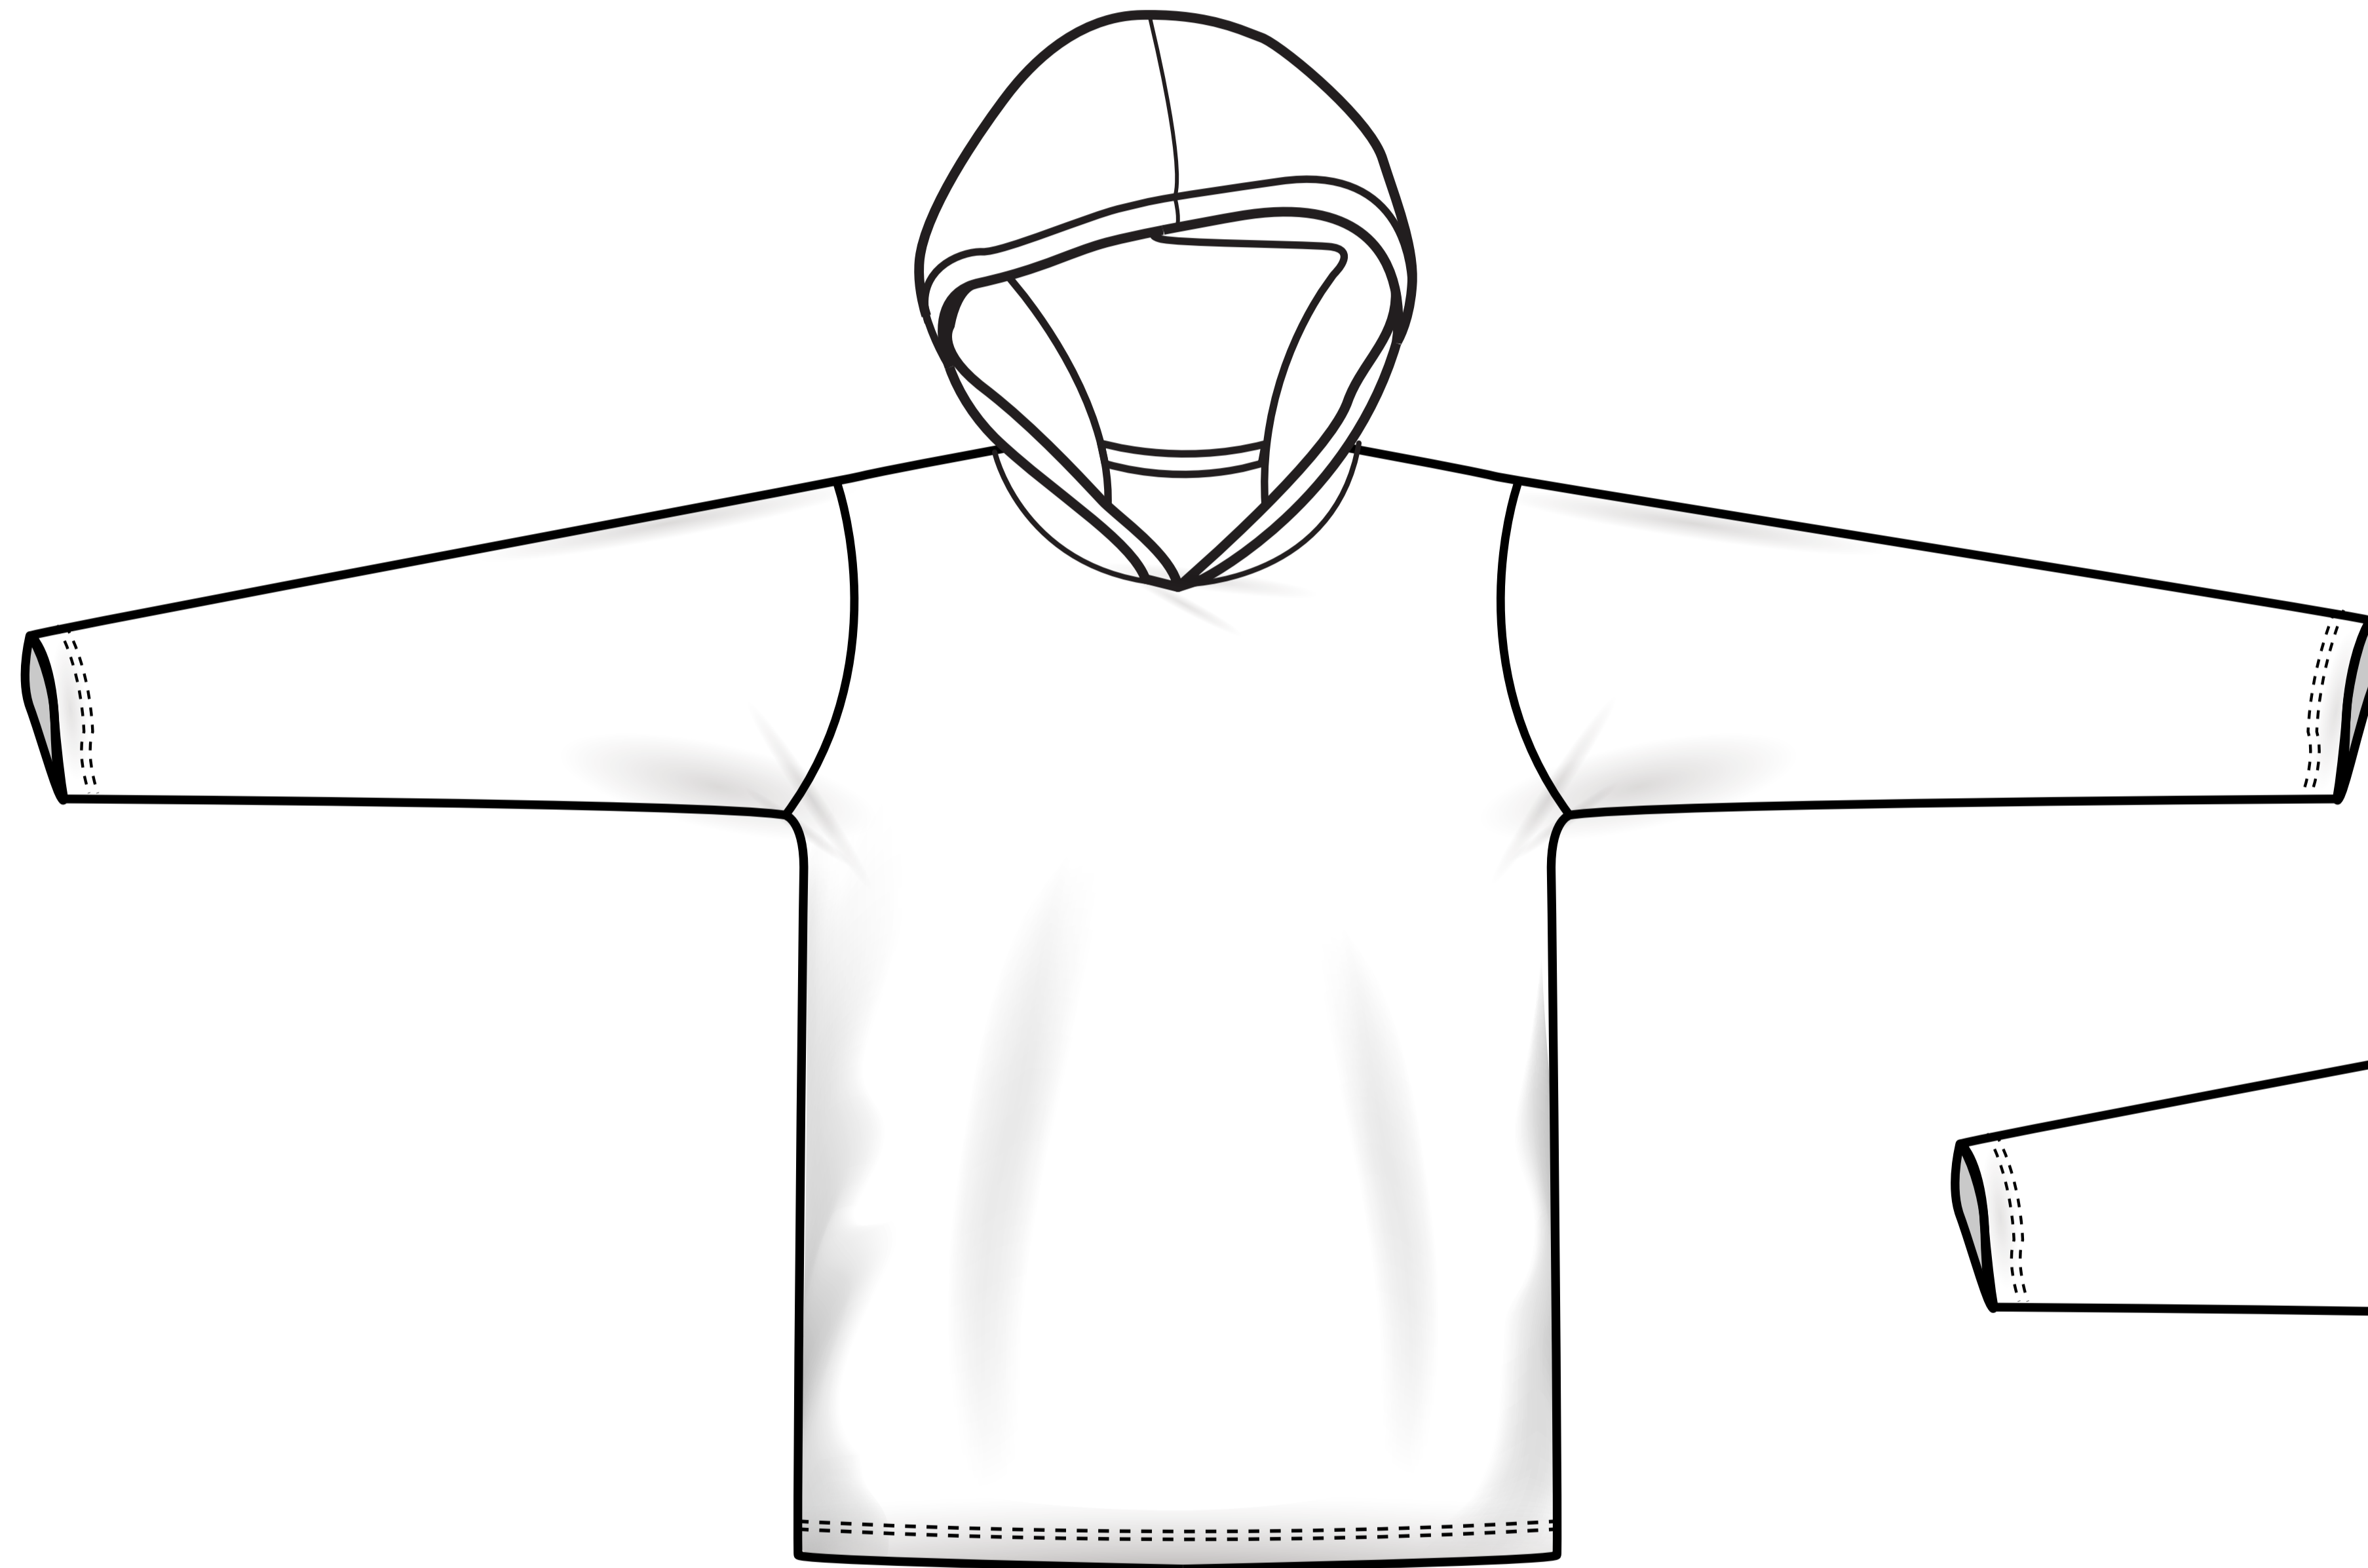

Type: Sublimation T-Shirt (with hat)

Fabric:

Pockets: N/A

SPORTIN'

2D Preview

Front

Back

Usage

Put your design in layer color.
Change jersey basic color in layer base.
Change collar color in layer collar.
Do not outline the font, please provide the font files when inquiry.