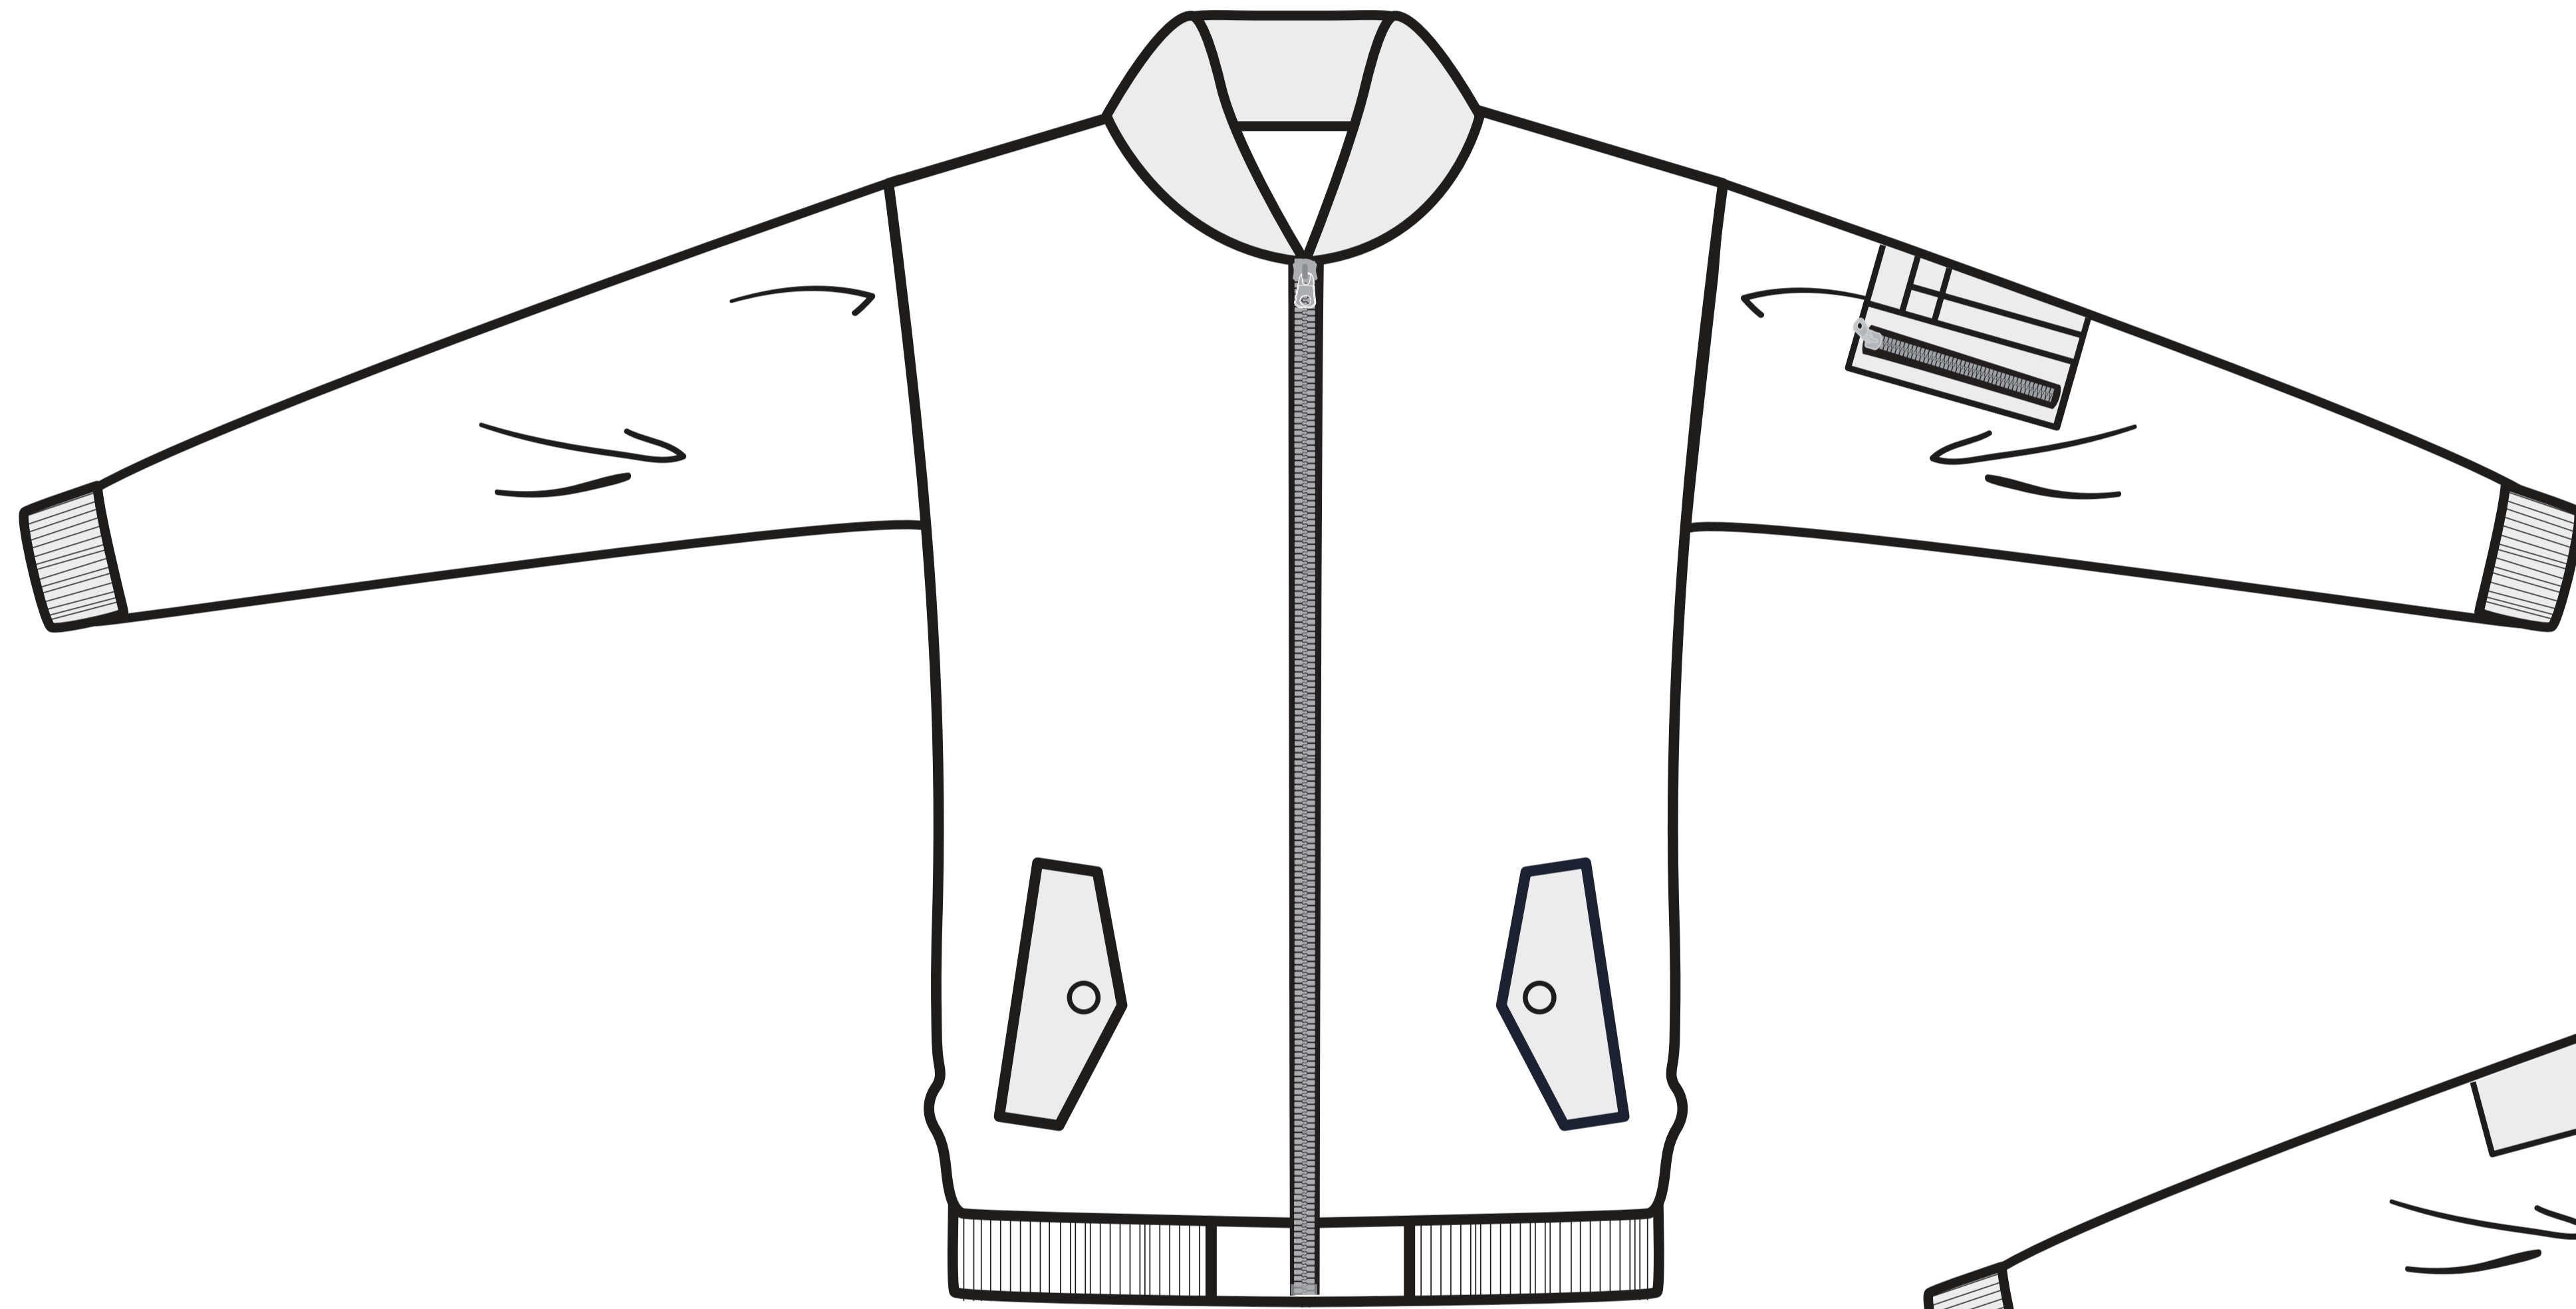

Type: Custom MA Jacket

Fabric:

Pockets: N/A

SPORTIN'

2D Preview

Front

Back